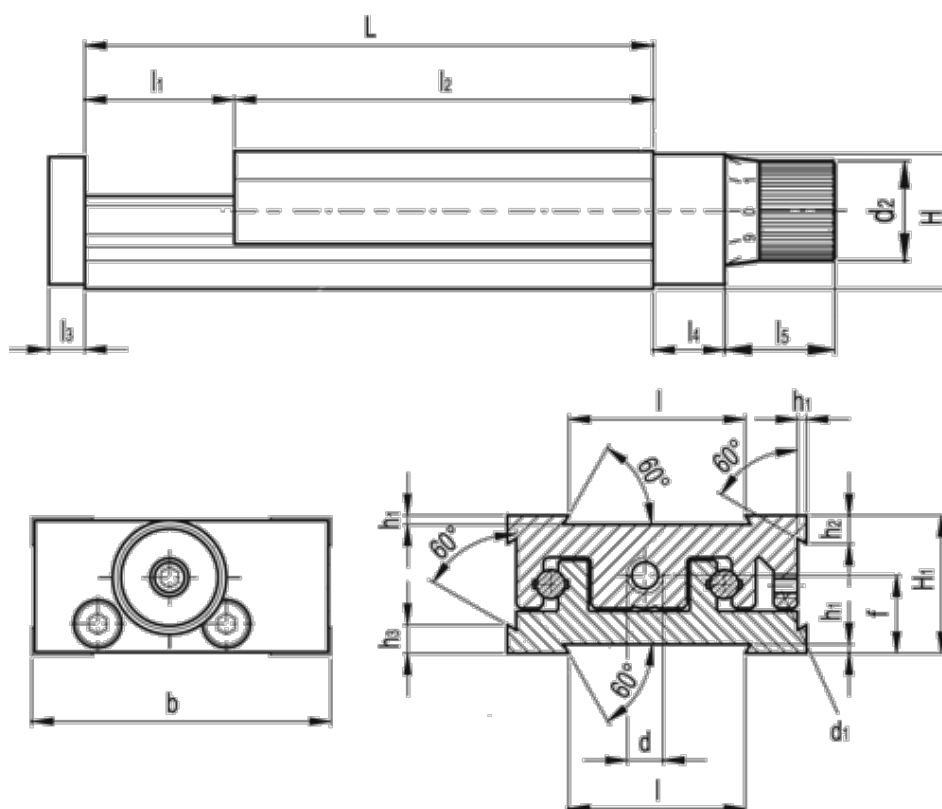

Data Sheet

Article number: 20770010

Description: Adjustable slide unit
GN 900-50-95-25-D-1

Measures

b = 50	h2 = 4.5
d = M6x1	h3 = 7.0
d1 = M4	l = 30
d2 = 17	L - l1 = 95-25
f = 13.0	l2 = 70
H = 23.0	l3 = 6
h1 = 1.5	l4 = 12
H1 = 23	l5 = 20